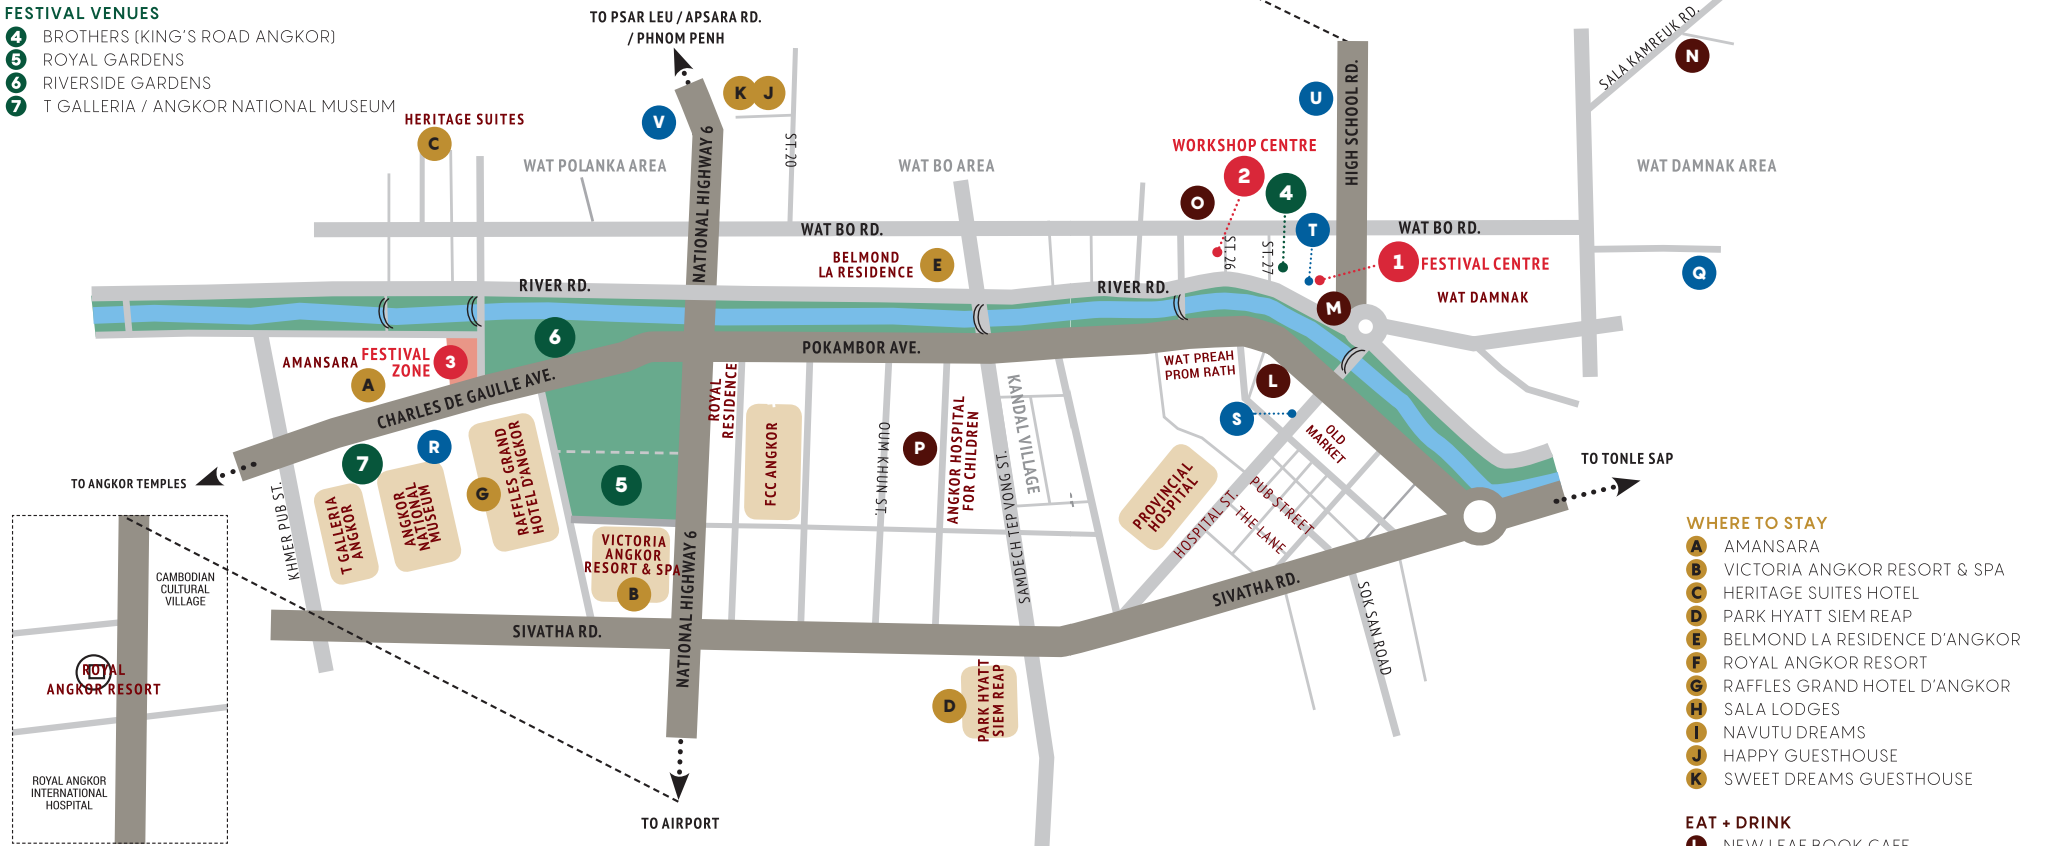

VENUE MAP

- 1 FESTIVAL CENTRE**
FULL FRONTAL GALLERY (KING'S ROAD ANGKOR)
- 2 WORKSHOP CENTRE**
FOOTPRINTS CAFE
- 3 FESTIVAL ZONE**

FESTIVAL VENUES

- 4 BROTHERS** (KING'S ROAD ANGKOR)
- 5 ROYAL GARDENS**
- 6 RIVERSIDE GARDENS**
- 7 T GALLERIA / ANGKOR NATIONAL MUSEUM**

WHERE TO STAY

- A** AMANSARA
- B** VICTORIA ANGKOR RESORT & SPA
- C** HERITAGE SUITES HOTEL
- D** PARK HYATT SIEM REAP
- E** BELMOND LA RESIDENCE D'ANGKOR
- F** ROYAL ANGKOR RESORT
- G** RAFFLES GRAND HOTEL D'ANGKOR
- H** SALA LODGES
- I** NAVUTU DREAMS
- J** HAPPY GUESTHOUSE
- K** SWEET DREAMS GUESTHOUSE

EAT + DRINK

- L** NEW LEAF BOOK CAFE
- M** HARD ROCK CAFE
- N** GEORGES RHUMERIE
- O** ARTILLERY
- P** SIEM REAP BREW PUB

THINGS TO DO

- Q** BAMBU STAGE
- R** ANGKOR NATIONAL MUSEUM
- S** SENTEURS D'ANGKOR
- T** LA BOUTIQUE
- U** DPI PRINTING
- V** TECHNOKHMER